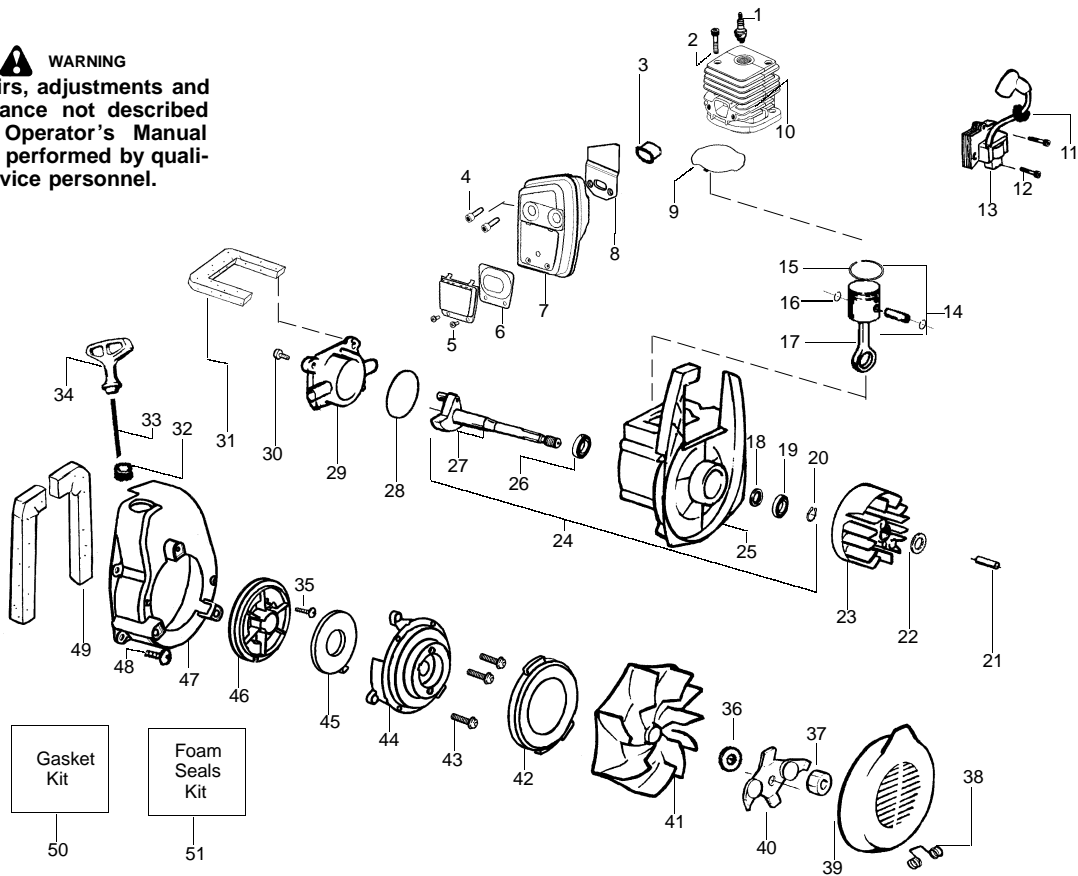

WARNING
All repairs, adjustments and maintenance not described in the Operator's Manual must be performed by qualified service personnel.

Ref.	Part No.	Description	Ref.	Part No.	Description	Ref.	Part No.	Description
1.	952030249	Spark Plug (RCJ-6Y)	21.	530016190	Spacer-Flywheel	40.	530095461	Assy-Mulch Blade
2.	530015953	Screw	22.	530015149	Washer	41.	530069817	Assy-Impeller
3.	530055191	Insulator-Heat	23.	530039209	Assy-Flywheel	42.	530056625	Seal-Ring
4.	530016387	Screw-Muffler-Internal	24.	530071456	Assy-Crankcase/Crank shaft (incl. 20,25,27)	43.	530016349	Screw
5.	530015241	Screw	25.	530012492	Assy-Crankcase (Incl. 18,19,26)	44.	530055101	Housing-Pulley
6.	530071593	Kit-Spark Screen (incl. #5)	26.	530032125	Bearing-Inner	45.	530042086	Spring-Starter
7.	530071600	Kit-Muffler (incl. 4,5,6, & 8)	27.	530012452	Assy-Crankshaft	46.	530071466	Kit-Starter Pulley
8.	530071458	Gasket-Baffle (kit)	28.	530071458	O-ring-C/case (kit)	47.	530055102	Fan Housing
9.	530071458	Gasket-Cylinder (kit)	29.	530012443	Cover-Crankcase	48.	530015810	Screw
10.	530012432	Cylinder	30.	530015810	Screw	49.	530071459	Foam-182mm (kit)
11.	530019182	Grommet-Ign. Module	31.	530071459	Foam-219mm (kit)	50.	530071458	Kit-Gasket (page 1 incl. 2, & 5) (page 2 incl. 8,9, & 28)
12.	530016357	Screw-Ignition Module	32.	530029182	Eyelet-Flange	51.	530071459	Kit-Foam Seals (page 1 incl. 1,14,17,32) (page 2 incl. 31 & 49)
13.	530035505	Ignition Module	33.	530071467	Kit-Rope			
14.	530071357	Kit-Piston (Incl. 15 & 16)	34.	530049488	Handle-Starter			
15.	530055120	Piston Ring	35.	530016391	Screw-Rope			
16.	530015162	Retainer-Piston Pin	36.	530016240	Washer-Belleville			
17.	530069945	Assy-Connecting Rod	37.	530626605	Nut			
18.	530071615	Kit-Crankcase Seal	38.	530402043	Spring-Return Cover			
19.	530055728	Bearing-Outer	39.	530049313	Inlet Door			
20.	530015941	Retainer Ring-C'chaft						